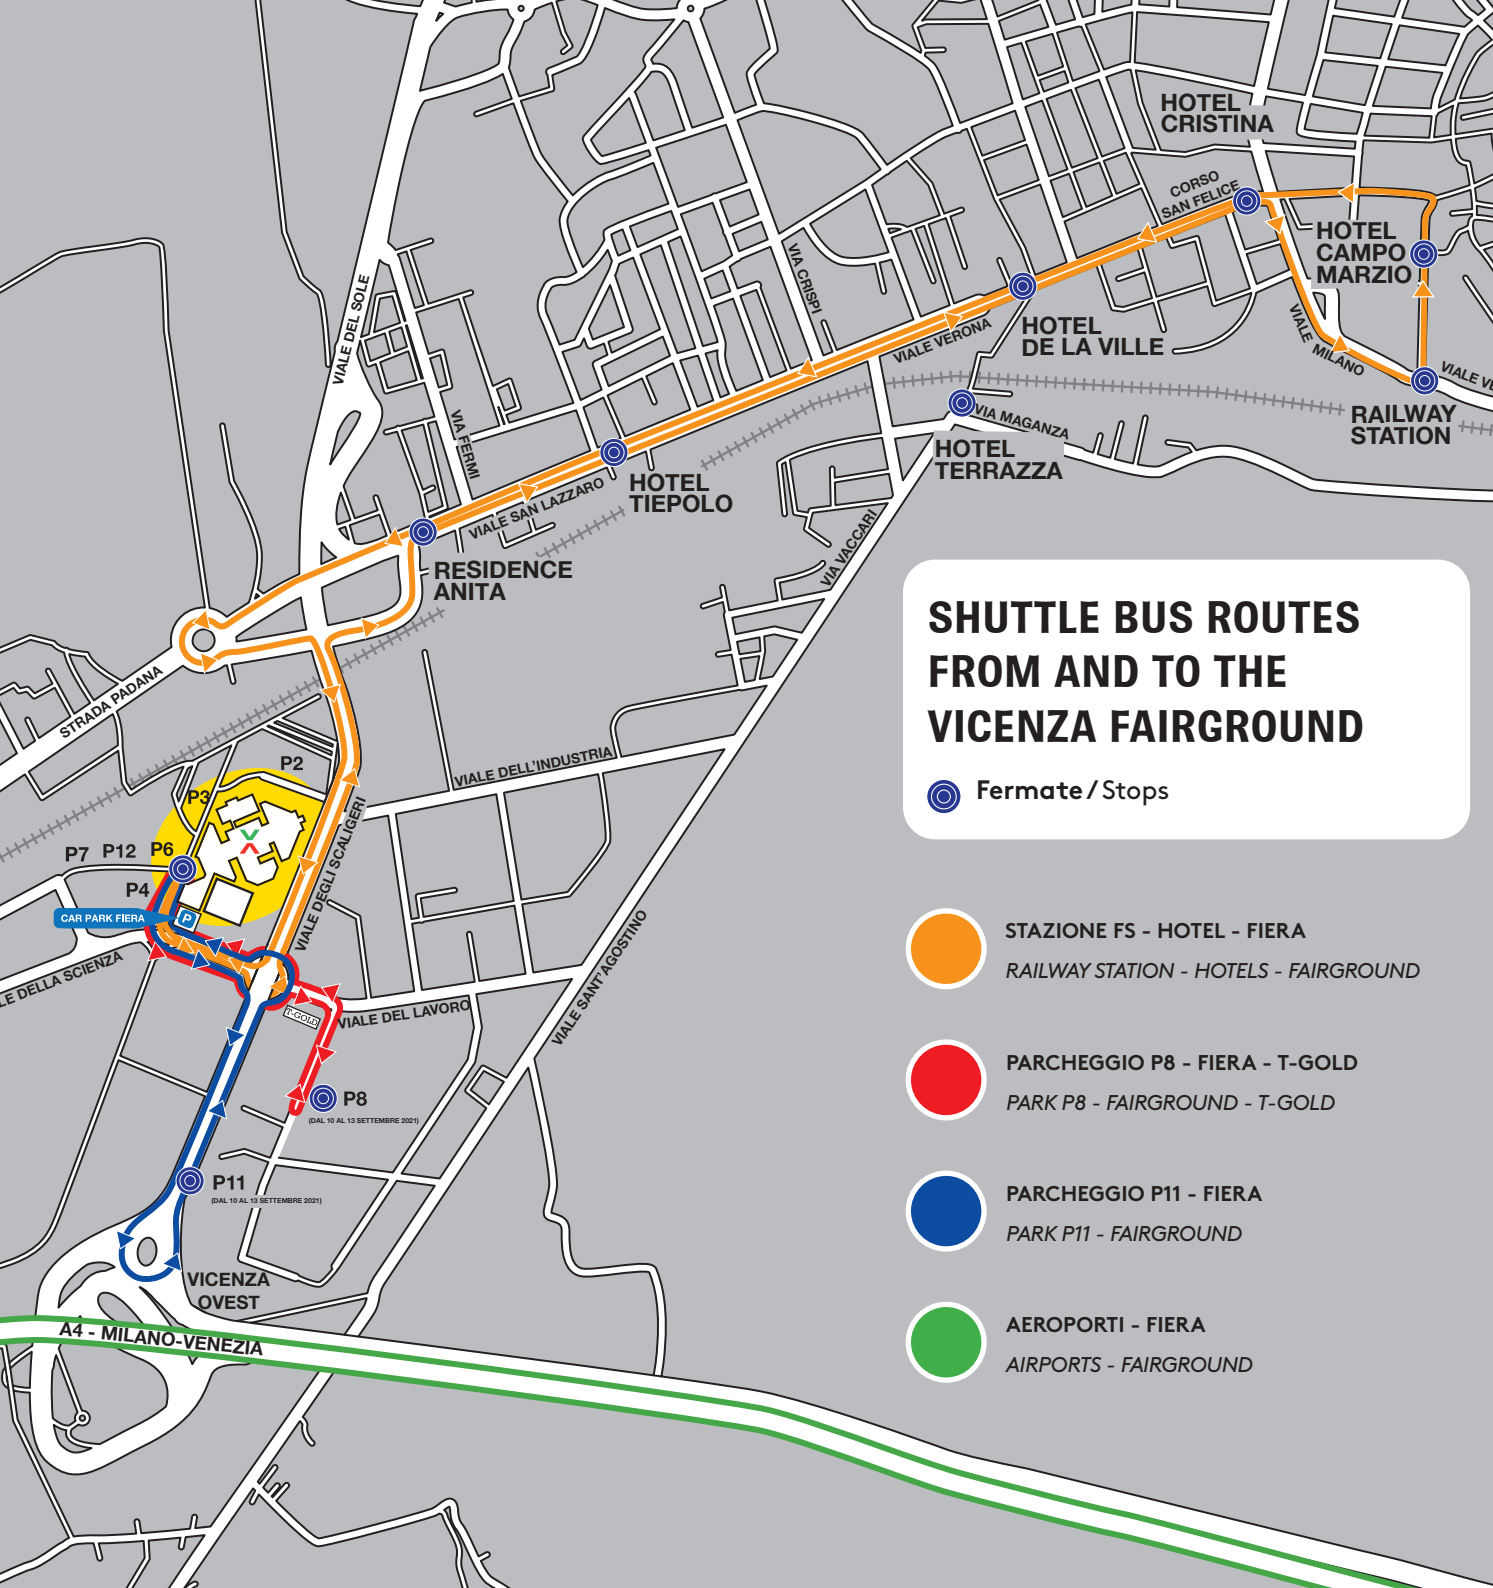

the jewellery
boutique show

17 - 21 MARCH 2022
VICENZA | ITALY

     vicenzaoro.com

SERVIZIO NAVETTA GRATUITO
FREE SHUTTLE BUS

SHUTTLE BUS ROUTES FROM AND TO THE VICENZA FAIRGROUND

● Fermate / Stops

- STAZIONE FS - HOTEL - FIERA
RAILWAY STATION - HOTELS - FAIRGROUND
- PARCHEGGIO P8 - FIERA - T.GOLD
PARK P8 - FAIRGROUND - T-GOLD
- PARCHEGGIO P11 - FIERA
PARK P11 - FAIRGROUND
- AEROPORTI - FIERA
AIRPORTS - FAIRGROUND

PERCORSI / ROUTES

● **STAZIONE FS - HOTEL - FIERA**
RAILWAY STATION - HOTELS
FAIRGROUND

Giorni di Mostra servizio continuativo
(8.00-19.00 ogni 20/30 minuti)
Ore 08.00: prima partenza dalla Stazione
Ore 19.30: ultima partenza dalla Fiera

Exhibition days no stop service
(from 08.00 am to 07.00 pm every 20 minutes)
At 08.00 am: first departure from the railway station.
At 07.30 pm: last departure from the Fairground

● **PARCHEGGIO P8 - FIERA - T.GOLD**
PARK P8 - FAIRGROUND - T.GOLD

FROM MARCH 17 TO 21, 2022
No stop service
from 08.30 am (first run from P11)
to 07.15 pm (last run from Fairground).