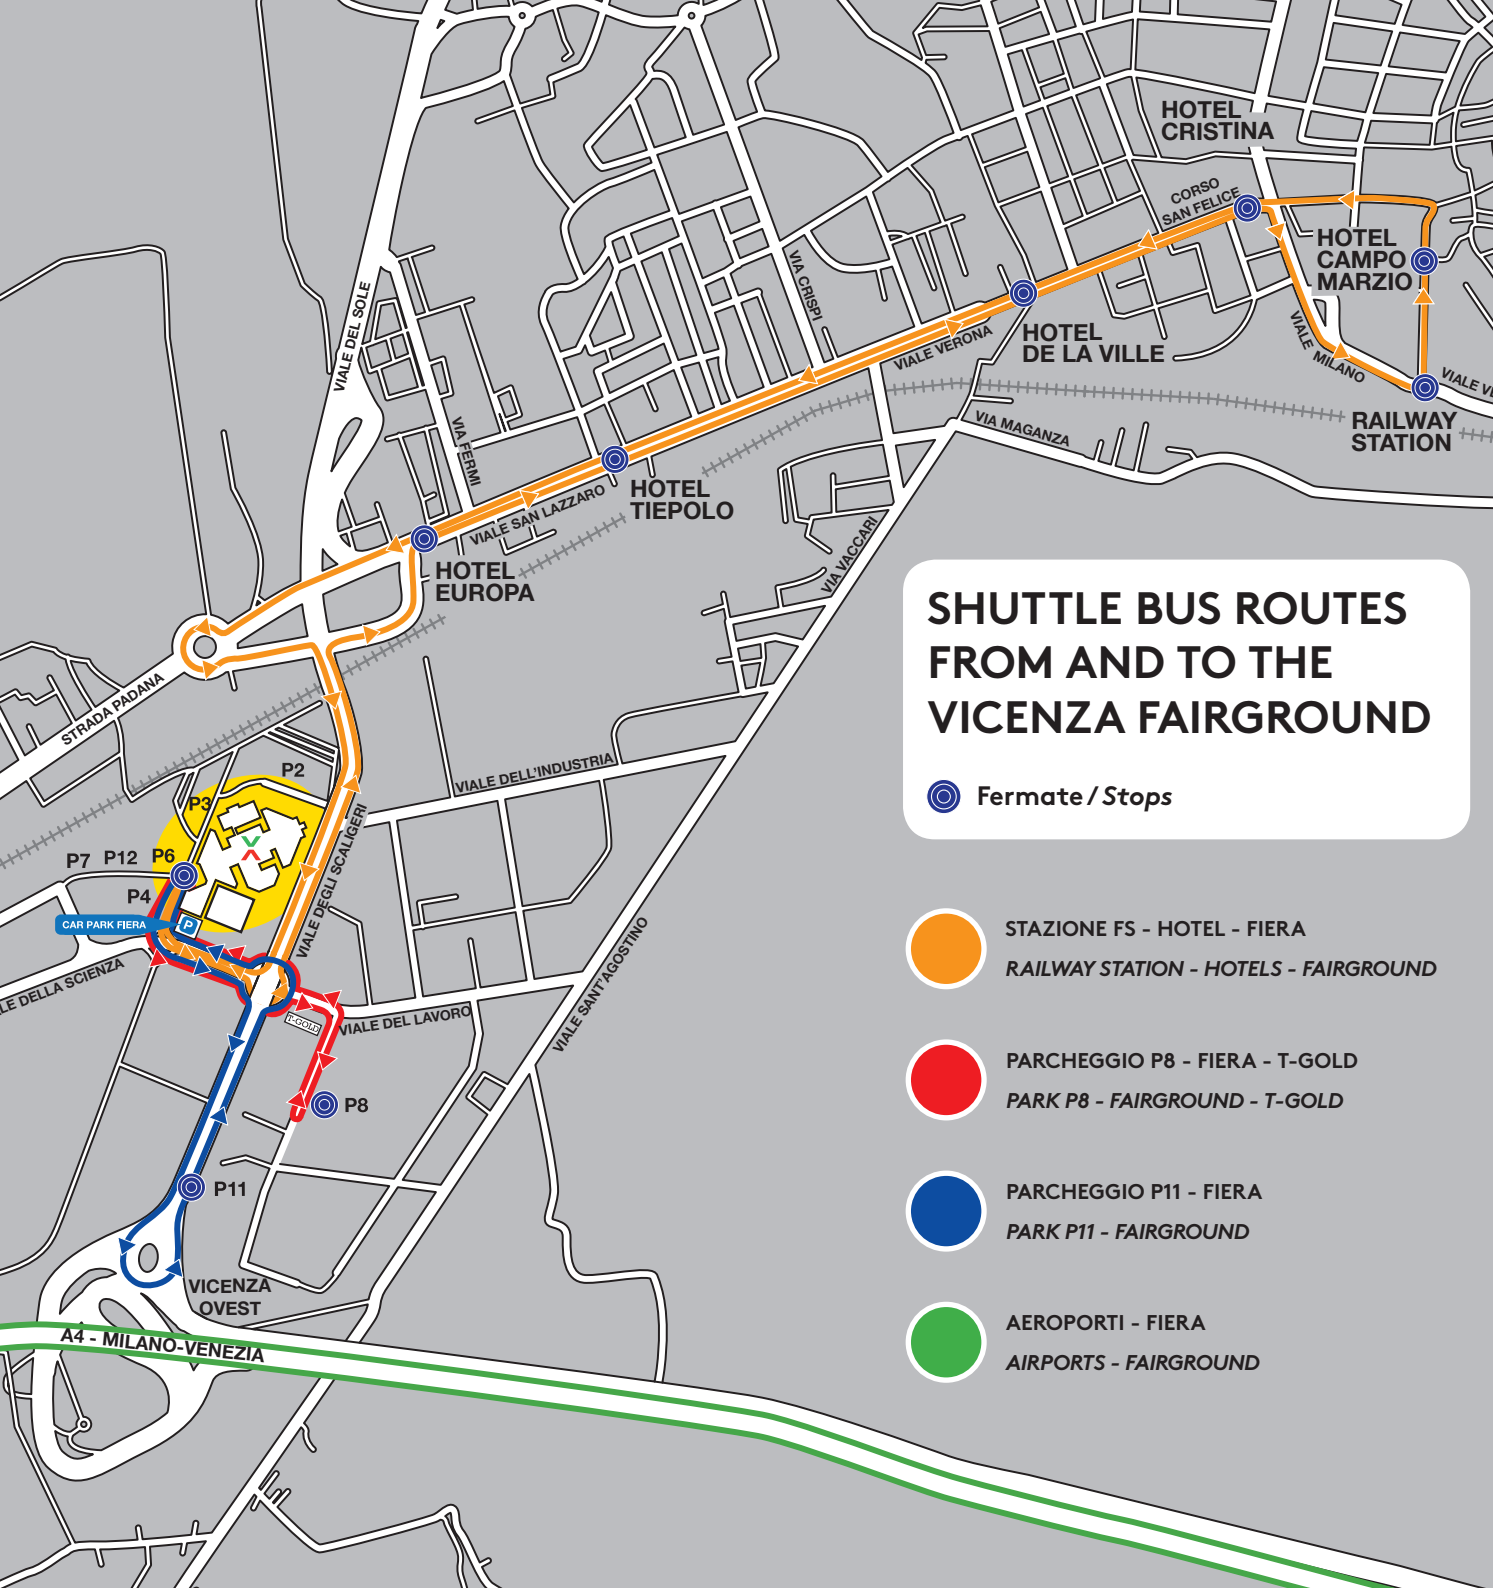

Da Verona a Fiera di Vicenza
Departure from Verona to the Fairground
11.15 - 18.30 / 11.15 am - 6.30 pm

Da Fiera di Vicenza a Verona
Departure from the Fairground to Verona
10.00 - 17.00 / 10.00 am - 5.00 pm

vicenzaoro

ITALIAN
EXHIBITION
GROUP
Providing the future

f t in @
VICENZAORO.COM

SHUTTLE BUS ROUTES FROM AND TO THE VICENZA FAIRGROUND

 **Fermate / Stops**

-  **STAZIONE FS - HOTEL - FIERA**
RAILWAY STATION - HOTELS - FAIRGROUND
-  **PARCHEGGIO P8 - FIERA - T.GOLD**
PARK P8 - FAIRGROUND - T.GOLD
-  **PARCHEGGIO P11 - FIERA**
PARK P11 - FAIRGROUND
-  **AEROPORTI - FIERA**
AIRPORTS - FAIRGROUND

PERCORSI / ROUTES

STAZIONE FS - HOTEL - FIERA **RAILWAY STATION - HOTELS** **FAIRGROUND**

Giorni di Mostra servizio continuativo
(8.00-19.00 ogni 20 minuti)
Ore 7.30: prima partenza dalla Stazione
Ore 19.30: ultima partenza dalla Fiera

*Exhibition days no stop service
(from 08.00 am to 07.00 pm every 20 minutes)
At 07.30 am: first departure from the railway station.
At 07.30 pm: last departure from the Fairground*

PARCHEGGIO P8 - FIERA - T.GOLD **PARK P8 - FAIRGROUND - T.GOLD**