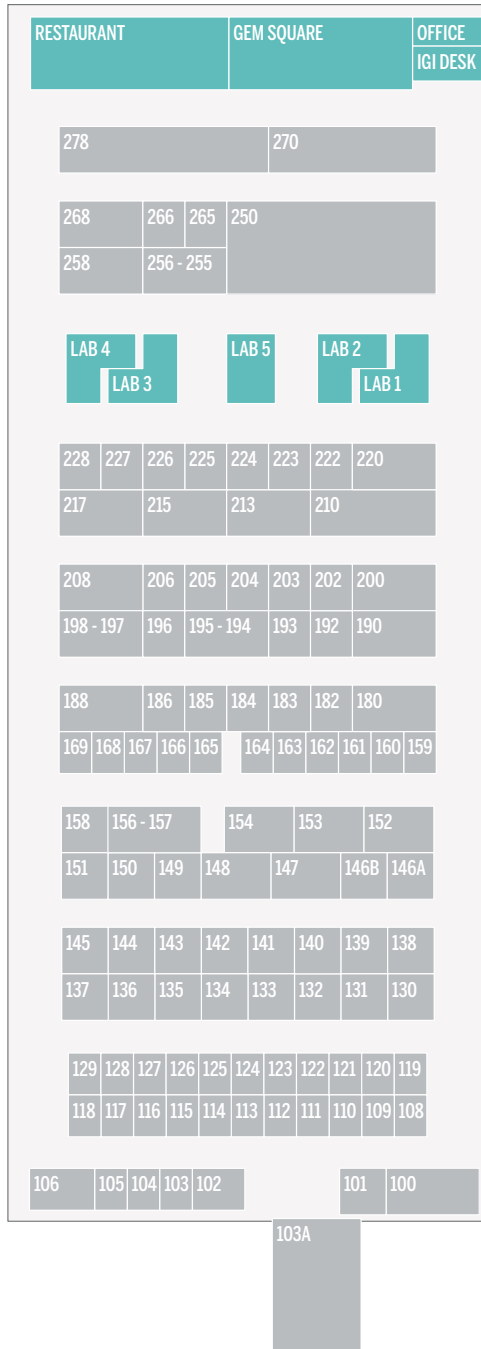

HALL 3.1

BAHRAIN INSTITUTE FOR PEARLS AND GEMSTONES

ESSENCE ELEMENTS - Hall 3.1 - LAB 1

BORSA DIAMANTI D'ITALIA

ESSENCE ELEMENTS - Hall 3.1 - LAB 3

GEOLOGICAL INSTITUTE OF AMERICA

ESSENCE ELEMENTS - Hall 3.1 - LAB 5

ICA GEM LABORATORIES CO.,LTD.

ESSENCE ELEMENTS - Hall 3.1 - LAB 4

INTERNATIONAL GEOLOGICAL INSTITUTE - IGI

ESSENCE ELEMENTS - Hall 3.1 - LAB 2

ISTITUTO GEMMOLOGICO ITALIANO

ESSENCE ELEMENTS - Hall 3.1 - LAB 3